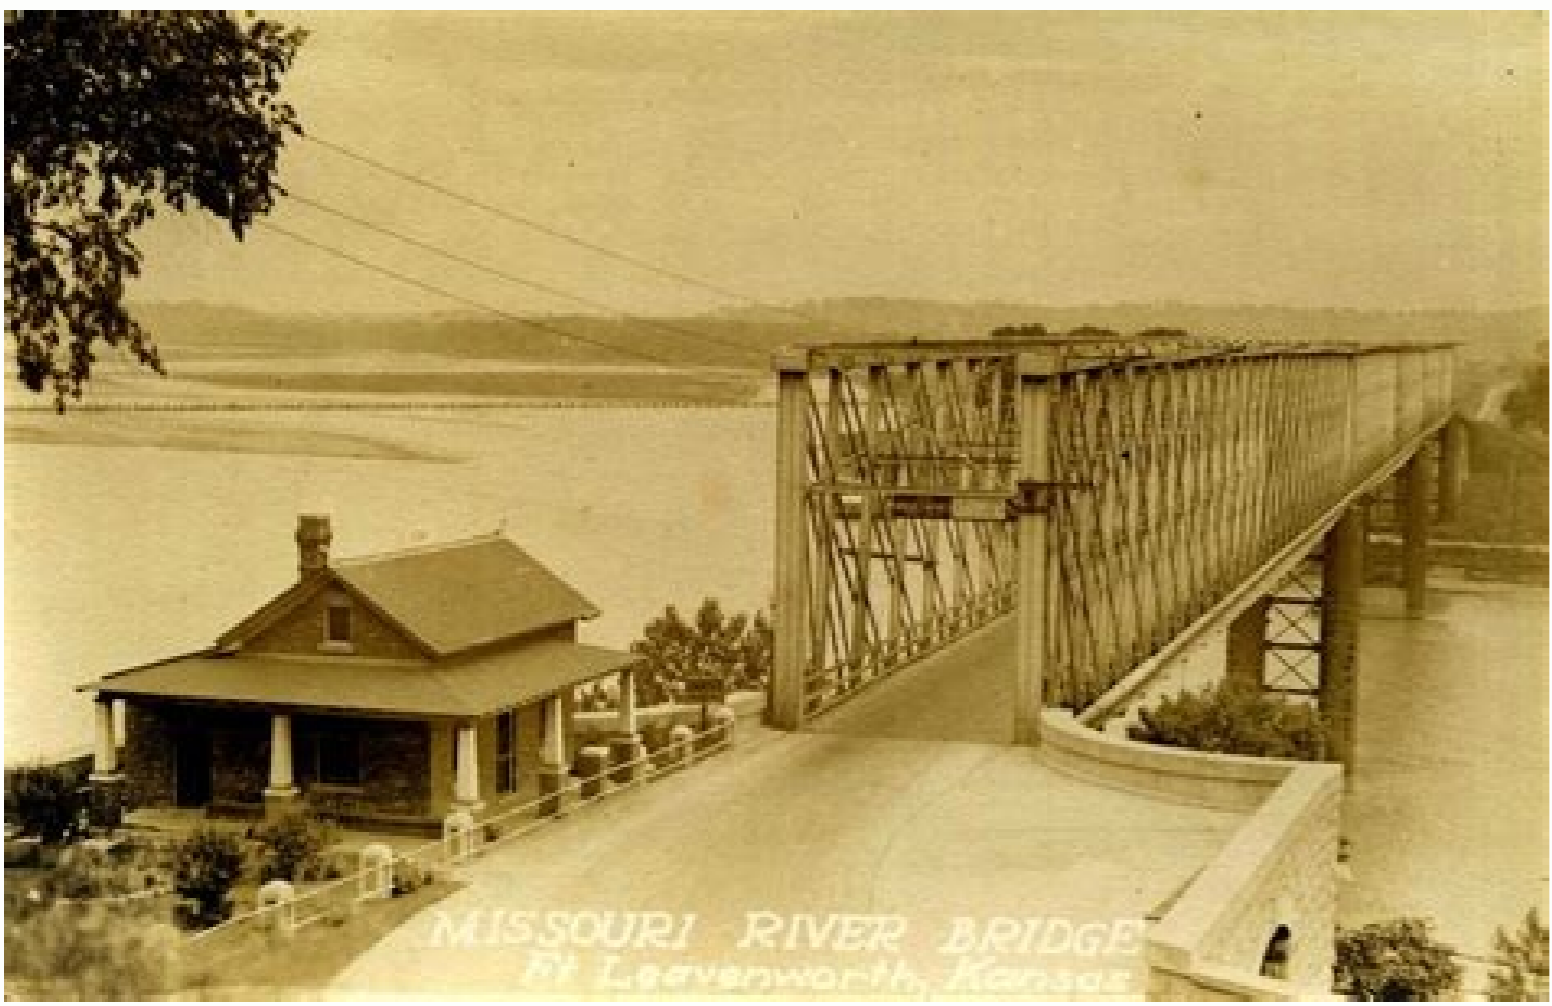

Crime reports kansas city ks

Is kansas city a dangerous city. Is kansas city the most dangerous city.